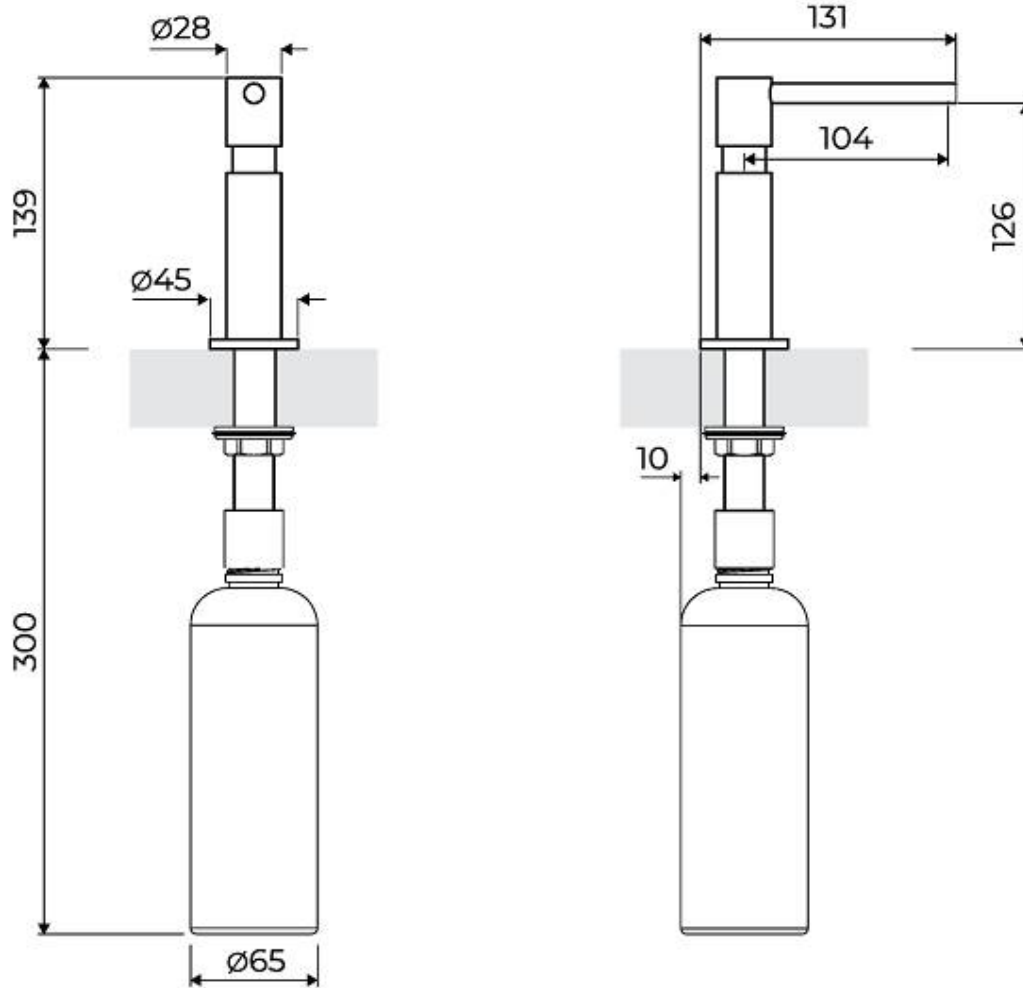

Dispenser Evo Satin

Accessories e Complements

Code: 8520 100

Built-in dispenser for liquid detergent/soap.

Satin finish

DETAILS

Texture Brushed in line

Material Brass

Sink accessories Dispenser

Built-in hole Ø 35mm

TECHNICAL DATA

RECOMMENDED PAIRINGS

Mixer Tap Omega

8497 000